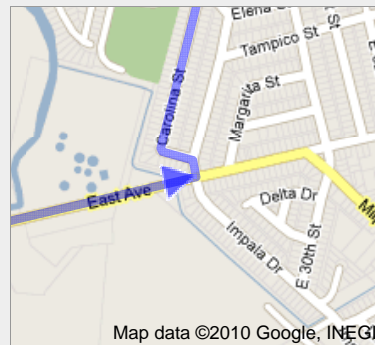

Directions to Tony Gonzalez Park
Brownsville, Texas 78521 - (956) 542-2064
7.2 mi – about 12 mins

Save trees. Go green!
Download Google Maps on your phone at google.com/gmm

Hampton Inn & Suites
 3000 N. Expressway, Brownsville, TX 78526 - (956) 548-0005

1. Head **northwest** on **Frontage Rd** toward **Sunrise Blvd**
 About 1 min go 0.5 mi
total 0.5 mi

2. Slight **left** toward **Frontage Rd** go 456 ft
total 0.5 mi

3. Continue straight onto **Frontage Rd**
 About 2 mins go 0.9 mi
total 1.5 mi

4. Take the ramp on the **left** onto **US-77 S/US-83 S**
 About 5 mins go 4.6 mi
total 6.1 mi

5. Turn **left** at **East Ave**
 About 2 mins go 0.7 mi
total 6.8 mi

6. Turn **left** at **Elena St** go 151 ft
total 6.9 mi

7. Take the 1st **left** onto **Carolina St**
 About 1 min go 0.3 mi
total 7.2 mi

8. Take the 1st **left** onto **Tony Gonzalez** go 312 ft
total 7.2 mi

Tony Gonzalez Park
Brownsville, Texas 78521 - (956) 542-2064