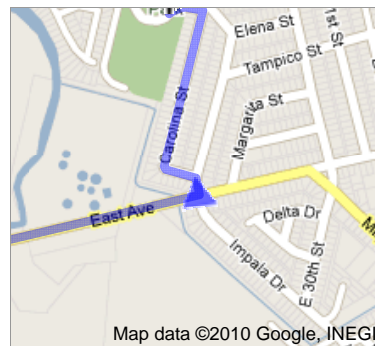

Directions to Tony Gonzalez Park
Brownsville, Texas 78521 - (956) 542-2064
7.2 mi – about 12 mins

Save trees. Go green!
Download Google Maps on your phone at google.com/gmm

Hampton Inn & Suites
 3000 N. Expressway, Brownsville, TX 78526 - (956) 548-0005

1. Head **northwest** on **Frontage Rd** toward **Sunrise Blvd**
 About 1 min go 0.5 mi
total 0.5 mi

2. Slight **left** toward **Frontage Rd** go 456 ft
total 0.5 mi

3. Continue straight onto **Frontage Rd**
 About 2 mins go 0.9 mi
total 1.5 mi

4. Take the ramp on the **left** onto **US-77 S/US-83 S**
 About 5 mins go 4.6 mi
total 6.1 mi

5. Turn **left** at **East Ave**
 About 2 mins go 0.7 mi
total 6.8 mi

6. Turn **left** at **Elena St** go 151 ft
total 6.9 mi

7. Take the 1st **left** onto **Carolina St**
 About 1 min go 0.3 mi
total 7.2 mi

8. Take the 1st **left** onto **Tony Gonzalez** go 312 ft
total 7.2 mi

Tony Gonzalez Park
Brownsville, Texas 78521 - (956) 542-2064