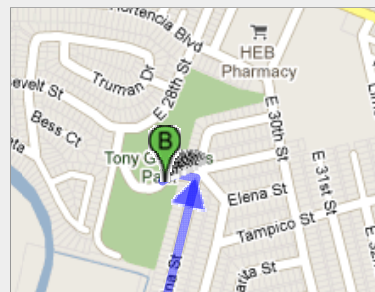

Directions to Tony Gonzalez Park
Brownsville, Texas 78521 - (956) 542-2064
7.2 mi – about 12 mins

Save trees. Go green!
Download Google Maps on your phone at google.com/gmm

Hampton Inn & Suites
 3000 N. Expressway, Brownsville, TX 78526 - (956) 548-0005

1. Head **northwest** on **Frontage Rd** toward **Sunrise Blvd**
 About 1 min go 0.5 mi
total 0.5 mi

2. Slight **left** toward **Frontage Rd** go 456 ft
total 0.5 mi

3. Continue straight onto **Frontage Rd**
 About 2 mins go 0.9 mi
total 1.5 mi

4. Take the ramp on the **left** onto **US-77 S/US-83 S**
 About 5 mins go 4.6 mi
total 6.1 mi

5. Turn **left** at **East Ave**
 About 2 mins go 0.7 mi
total 6.8 mi

6. Turn **left** at **Elena St** go 151 ft
total 6.9 mi

7. Take the 1st **left** onto **Carolina St**
 About 1 min go 0.3 mi
total 7.2 mi

8. Take the 1st **left** onto **Tony Gonzalez** go 312 ft
total 7.2 mi

Tony Gonzalez Park
Brownsville, Texas 78521 - (956) 542-2064