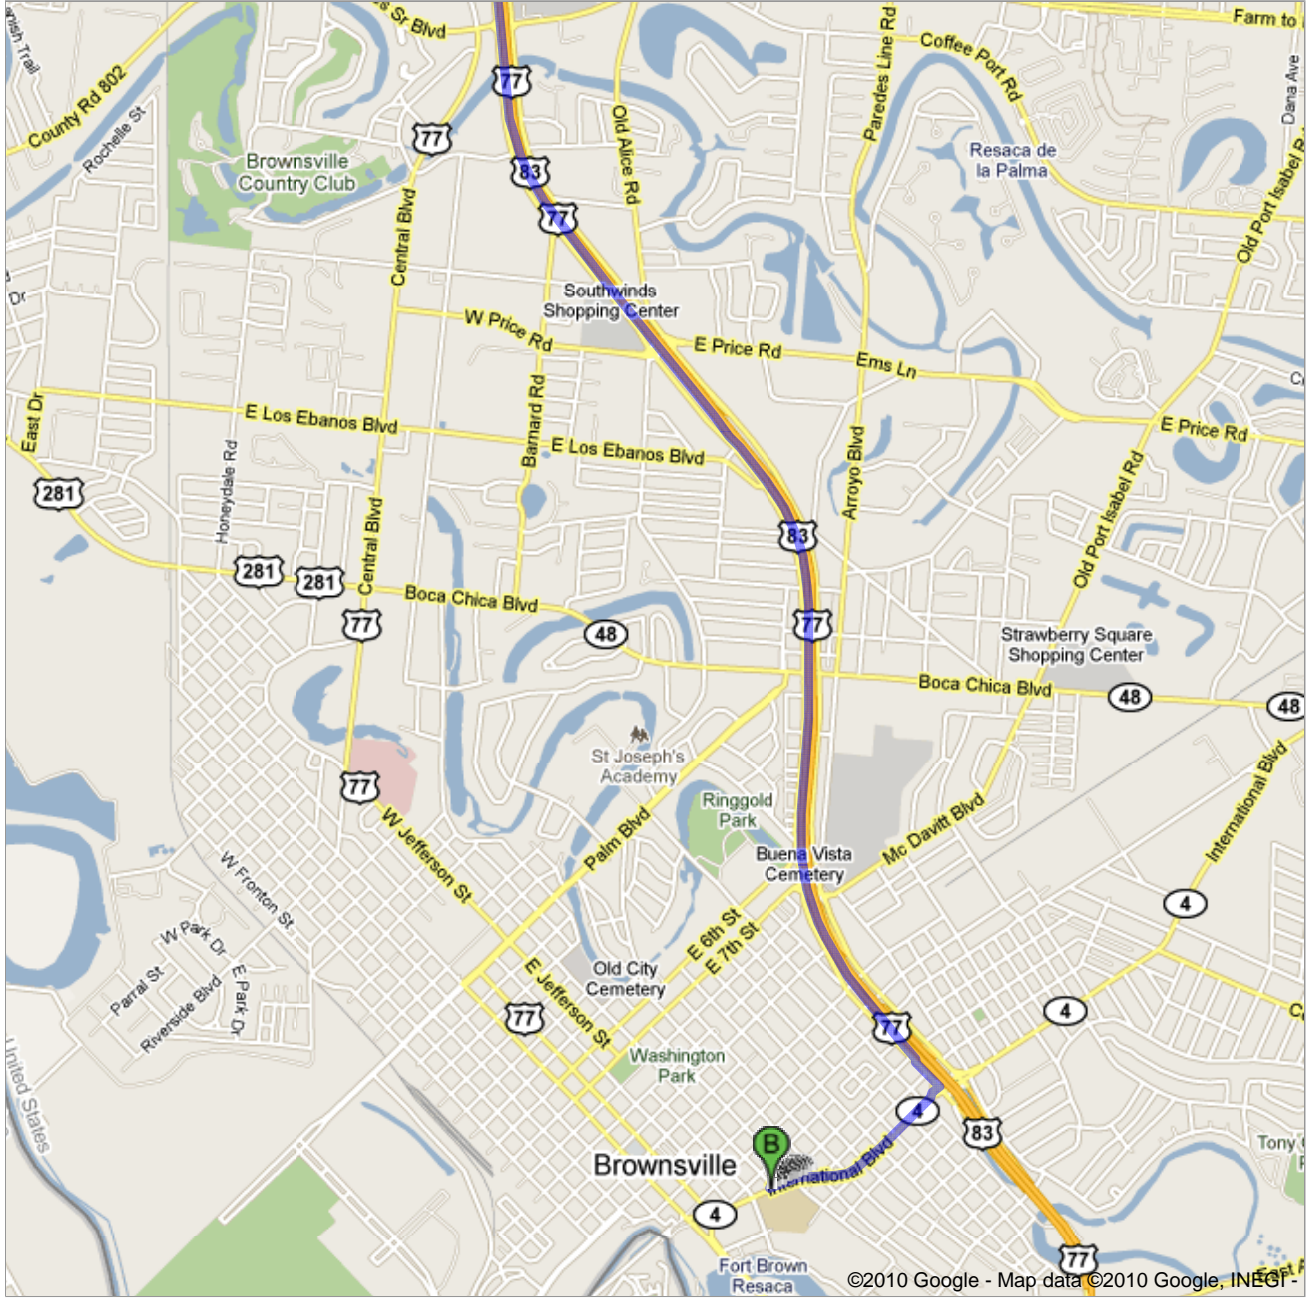

Directions to Texas Southmost College  
Brownsville, Texas 78520 - (956) 882-8200  
5.9 mi – about 9 mins

**Save trees. Go green!**  
 Download Google Maps on your phone at [google.com/gmm](http://google.com/gmm)

©2010 Google - Map data ©2010 Google, INEGI

Hampton Inn & Suites  
3000 N. Expressway, Brownsville, TX 78526 - (956) 548-0005

1. Head **northwest** on **Frontage Rd** toward **Sunrise Blvd**  
About 1 min

go 0.5 mi  
total 0.5 mi

2. Slight **left** toward **Frontage Rd**

go 456 ft  
total 0.5 mi

3. Continue straight onto **Frontage Rd**  
About 2 mins

go 0.9 mi  
total 1.5 mi

4. Take the ramp on the **left** onto **US-77 S/US-83 S**  
About 4 mins

go 3.4 mi  
total 4.9 mi

5. Take the exit toward **TX-4/International Blvd**

go 0.3 mi  
total 5.2 mi

6. Merge onto **E Filmore St/Frontage Rd**

go 492 ft  
total 5.3 mi

7. Turn **right** at **International Blvd**  
About 1 min