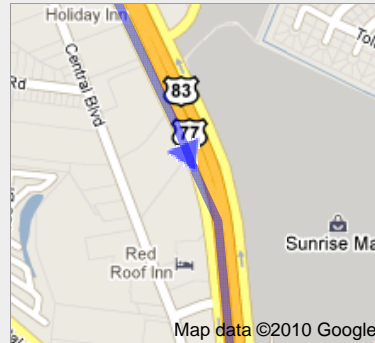

©2010 Google - Map data ©2010 Google, INEGI

Hampton Inn & Suites  
3000 N. Expressway, Brownsville, TX 78526 - (956) 548-0005

1. Head **northwest** on **Frontage Rd** toward **Sunrise Blvd**  
About 1 min

go 0.5 mi  
total 0.5 mi

2. Slight **left** toward **Frontage Rd**

go 456 ft  
total 0.5 mi

3. Continue straight onto **Frontage Rd**  
About 2 mins

go 0.9 mi  
total 1.5 mi

4. Take the ramp on the **left** onto **US-77 S/US-83 S**  
About 4 mins

go 3.4 mi  
total 4.9 mi

5. Take the exit toward **TX-4/International Blvd**

go 0.3 mi  
total 5.2 mi

6. Merge onto **E Filmore St/Frontage Rd**

go 492 ft  
total 5.3 mi

7. Turn **right** at **International Blvd**  
About 1 min