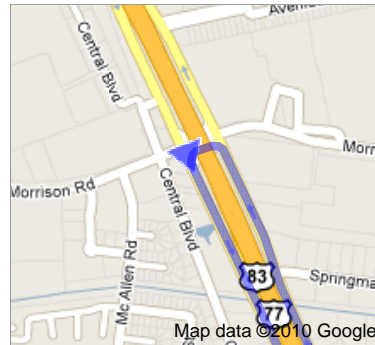

©2010 Google - Map data ©2010 Google, INEGI

Hampton Inn & Suites  
3000 N. Expressway, Brownsville, TX 78526 - (956) 548-0005

1. Head **northwest** on **Frontage Rd** toward **Sunrise Blvd**  
About 1 min

go 0.5 mi  
total 0.5 mi

2. Slight **left** toward **Frontage Rd**

go 456 ft  
total 0.5 mi

3. Continue straight onto **Frontage Rd**  
About 2 mins

go 0.9 mi  
total 1.5 mi

4. Take the ramp on the **left** onto **US-77 S/US-83 S**  
About 4 mins

go 3.4 mi  
total 4.9 mi

5. Take the exit toward **TX-4/International Blvd**

go 0.3 mi  
total 5.2 mi

6. Merge onto **E Filmore St/Frontage Rd**

go 492 ft  
total 5.3 mi

7. Turn **right** at **International Blvd**  
About 1 min